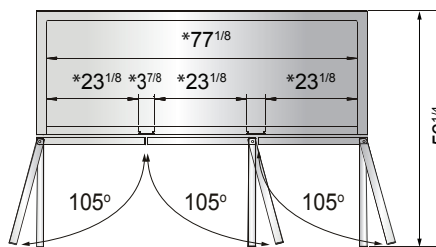

"WE MAKE THE KITCHEN BETTER!"

Toll Free: 855-855-0399 Email: info@atosausa.com

www.atosa.com | www.atosausa.com

California, Colorado, Florida, Georgia, Illinois, Massachusetts, New Jersey, Ohio, Texas, Washington

SPECIFICATIONS

Models	Door	Capacity (Cu.Ft.)	Shelves	Casters (inch)	Amps (A)	Voltage (V/Hz/Ph)	HP	Refrigerant	Exterior dimensions (inch)	Net weight (lbs)	Gross weight (lbs)
MBF8501GR	1	19.1	3	4	6.3	115/60/1	1/2	R290	27×31^{7/10}×83^{1/10}	265	298
MBF8503GR	2	44.8	6	4	8.6	115/60/1	3/4	R290	54^{2/5}×31^{7/10}×83^{1/10}	410	465
MBF8504	3	68	9	4	5.5	208-230/115/60/1	1^{1/4}	R404A	81^{9/10}×31^{7/10}×83^{1/10}	551	628

PLAN VIEW

MBF8504

*Interior Dimensions

SELF-CLOSING AND STAY OPEN DOOR FEATURE