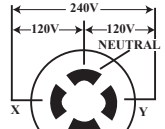

"WE MAKE THE KITCHEN BETTER!"

Toll Free: 855-855-0399 Email: info@atosausa.com

www.atosa.com | www.atosausa.com

California, Colorado, Florida, Georgia, Illinois, Massachusetts, New Jersey, Ohio, Texas, Washington

SPECIFICATIONS

Models	Door	Capacity (Cu.Ft.)	Shelves	Casters (inch)	Amps (A)	Voltage (V/Hz/Ph)	HP	Refrigerant	Exterior dimensions (inch)	Net weight (lbs)	Gross weight (lbs)
MBF8501GR	1	19.1	3	4	6.3	115/60/1	1/2	R290	27×31^{7/10}×83^{1/10}	265	298
MBF8503GR	2	44.8	6	4	8.6	115/60/1	3/4	R290	54^{2/5}×31^{7/10}×83^{1/10}	410	465
MBF8504	3	68	9	4	5.5	208-230/115/60/1	1^{1/4}	R404A	81^{9/10}×31^{7/10}×83^{1/10}	551	628

PLAN VIEW

*Interior Dimensions

SELF-CLOSING AND STAY OPEN DOOR FEATURE

MBF8504