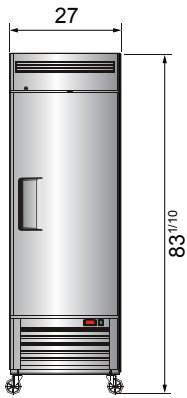

SPECIFICATIONS

Models	Door	Capacity (Cu.Ft.)	Shelves	Casters (inch)	Amps (A)	Voltage (V/Hz/Ph)	HP	Refrigerant	Exterior dimensions (inch)	Net weight (lbs)	Gross weight (lbs)
MBF8505GR	1	19.1	3	4	2.1	115/60/1	1/7	R290	27×31 ^{7/10} ×83 ^{1/10}	249	282
MBF8507GR	2	43.8	6	4	3.2	115/60/1	1/5	R290	54 ^{2/5} ×31 ^{7/10} ×83 ^{1/10}	397	452
MBF8508GR	3	68	9	4	4.2	115/60/1	1/4	R290	81 ^{9/10} ×31 ^{7/10} ×83 ^{1/10}	538	615

PLAN VIEW

MBF8505GR

MBF8507GR

MBF8508GR

*Interior Dimensions

SELF-CLOSING AND STAY OPEN DOOR FEATURE

Casters

Epoxy shelves