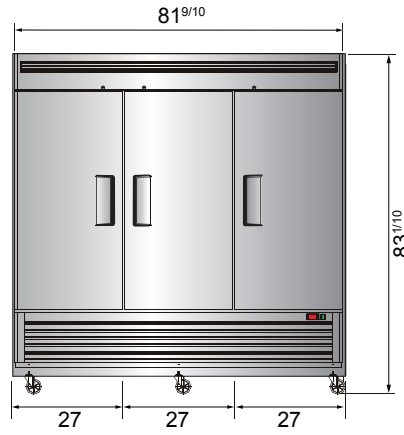

Bottom Mount Reach-In Refrigerators

MODELS:

MBF8505GR / MBF8507GR / MBF8508GR

Standard Features

- Bottom mount compressor units with environmentally friendly R290 refrigerant
- Stainless steel exterior & interior
- Dixell digital controller
- Maintains temperatures between 33°F – 40°F
- LED interior light(s)
- Recessed door handle(s)
- Door lock(s) standard
- Magnetic door gasket(s) standard for positive door seal
- Pre-installed casters
- Three(3) pre-installed shelves per section
- Down duct refrigeration to ensure even distribution of air

SPECIFICATIONS

Models	Door	Capacity (Cu.Ft.)	Shelves	Casters (inch)	Amps (A)	Voltage (V/Hz/Ph)	HP	Refrigerant	Exterior dimensions (inch)	Net weight (lbs)	Gross weight (lbs)
MBF8505GR	1	19.1	3	4	2.1	115/60/1	1/7	R290	27×31 ^{7/10} ×83 ^{1/10}	249	282
MBF8507GR	2	43.8	6	4	3.2	115/60/1	1/5	R290	54 ^{2/5} ×31 ^{7/10} ×83 ^{1/10}	397	452
MBF8508GR	3	68	9	4	4.2	115/60/1	1/4	R290	81 ^{9/10} ×31 ^{7/10} ×83 ^{1/10}	538	615

PLAN VIEW

MBF8505GR

MBF8507GR

MBF8508GR

*Interior Dimensions

SELF-CLOSING AND STAY OPEN DOOR FEATURE

Casters

Epoxy shelves