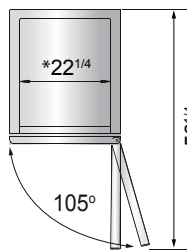

SPECIFICATIONS

Models	Door	Capacity (Cu.Ft.)	Shelves	Casters (inch)	Amps (A)	Voltage (V/Hz/Ph)	HP	Refrigerant	Exterior dimensions (inch)	Net weight (lbs)	Gross weight (lbs)
MBF8505GR	1	19.1	3	4	2.1	115/60/1	1/7	R290	27×31 ^{7/10} ×83 ^{1/10}	249	282
MBF8507GR	2	43.8	6	4	3.2	115/60/1	1/5	R290	54 ^{2/5} ×31 ^{7/10} ×83 ^{1/10}	397	452
MBF8508GR	3	68	9	4	4.2	115/60/1	1/4	R290	81 ^{9/10} ×31 ^{7/10} ×83 ^{1/10}	538	615

PLAN VIEW

MBF8505GR

MBF8507GR

MBF8508GR

*Interior Dimensions

SELF-CLOSING AND STAY OPEN DOOR FEATURE

Casters

Epoxy shelves