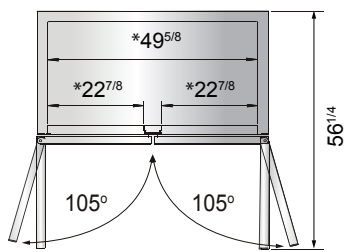

SPECIFICATIONS

Models	Door	Capacity (Cu.Ft.)	Shelves	Casters (inch)	Amps (A)	Voltage (V/Hz/Ph)	HP	Refrigerant	Exterior dimensions (inch)	Net weight (lbs)	Gross weight (lbs)
MBF8505GR	1	19.1	3	4	2.1	115/60/1	1/7	R290	27×31 ^{7/10} ×83 ^{1/10}	249	282
MBF8507GR	2	43.8	6	4	3.2	115/60/1	1/5	R290	54 ^{2/5} ×31 ^{7/10} ×83 ^{1/10}	397	452
MBF8508GR	3	68	9	4	4.2	115/60/1	1/4	R290	81 ^{9/10} ×31 ^{7/10} ×83 ^{1/10}	538	615

PLAN VIEW

MBF8505GR

MBF8507GR

MBF8508GR

*Interior Dimensions

SELF-CLOSING AND STAY OPEN DOOR FEATURE

Casters

Epoxy shelves