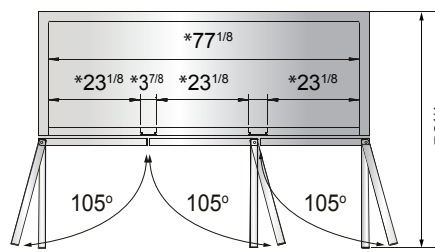

SPECIFICATIONS

Models	Door	Capacity (Cu.Ft.)	Shelves	Casters (inch)	Amps (A)	Voltage (V/Hz/Ph)	HP	Refrigerant	Exterior dimensions (inch)	Net weight (lbs)	Gross weight (lbs)
MBF8505GR	1	19.1	3	4	2.1	115/60/1	1/7	R290	27×31 ^{7/10} ×83 ^{1/10}	249	282
MBF8507GR	2	43.8	6	4	3.2	115/60/1	1/5	R290	54 ^{2/5} ×31 ^{7/10} ×83 ^{1/10}	397	452
MBF8508GR	3	68	9	4	4.2	115/60/1	1/4	R290	81 ^{9/10} ×31 ^{7/10} ×83 ^{1/10}	538	615

PLAN VIEW

MBF8505GR

MBF8507GR

MBF8508GR

*Interior Dimensions

SELF-CLOSING AND STAY OPEN DOOR FEATURE

Casters

Epoxy shelves