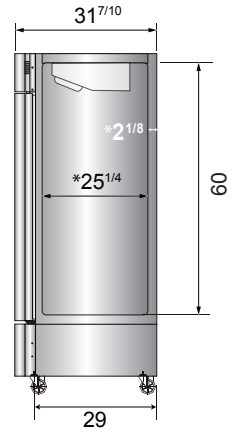

SPECIFICATIONS

Models	Door	Capacity (Cu.Ft.)	Shelves	Casters (inch)	Amps (A)	Voltage (V/Hz/Ph)	HP	Refrigerant	Exterior dimensions (inch)	Net weight (lbs)	Gross weight (lbs)
MBF8505GR	1	19.1	3	4	2.1	115/60/1	1/7	R290	27×31 ^{7/10} ×83 ^{1/10}	249	282
MBF8507GR	2	43.8	6	4	3.2	115/60/1	1/5	R290	54 ^{2/5} ×31 ^{7/10} ×83 ^{1/10}	397	452
MBF8508GR	3	68	9	4	4.2	115/60/1	1/4	R290	81 ^{9/10} ×31 ^{7/10} ×83 ^{1/10}	538	615

PLAN VIEW

MBF8505GR

MBF8507GR

MBF8508GR

*Interior Dimensions

SELF-CLOSING AND STAY OPEN DOOR FEATURE

Casters

Epoxy shelves