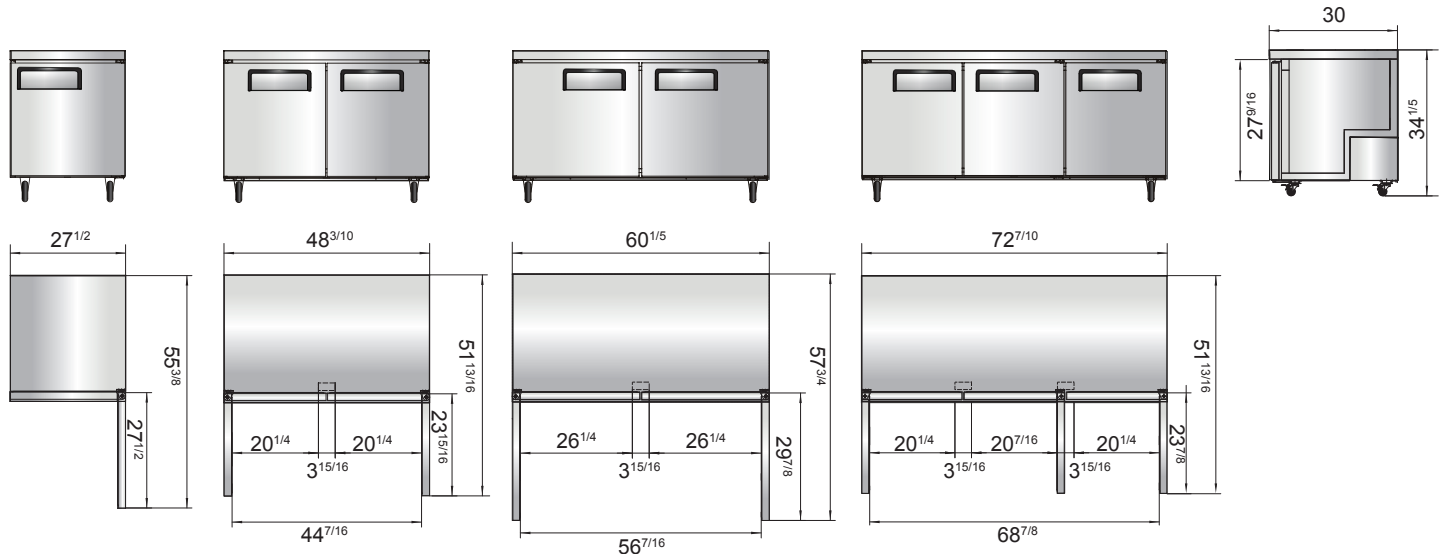

"WE MAKE THE KITCHEN BETTER!"

Toll Free: 855-855-0399 Email: info@atosausa.com
www.atosa.com | www.atosausa.com
California, Colorado, Florida, Georgia, Illinois,
Massachusetts, New Jersey, Ohio, Texas, Washington

SPECIFICATIONS

Models	Door	Capacity (Cu.Ft.)	Shelves	Casters (inch)	Amps (A)	Voltage (V/Hz/Ph)	HP	Refrigerant	Exterior Dimensions (inch)	Net Weight (lbs)	Gross Weight (lbs)
MGF8401GR	1	7.2	1	2	2.3	115/60/1	1/7	R290	27^{1/2}×30×34^{1/5}	137	172
MGF8402GR	2	13.4	2	2	2.3	115/60/1	1/7	R290	48^{3/10}×30×34^{1/5}	192	231
MGF8403GR	2	17.2	2	2	2.8	115/60/1	1/5	R290	60^{1/5}×30×34^{1/5}	218	265
MGF8404GR	3	21.1	3	2	2.8	115/60/1	1/5	R290	72^{7/10}×30×34^{1/5}	254	315

PLAN VIEW

MGF8401GR

MGF8402GR

MGF8403GR

MGF8404GR