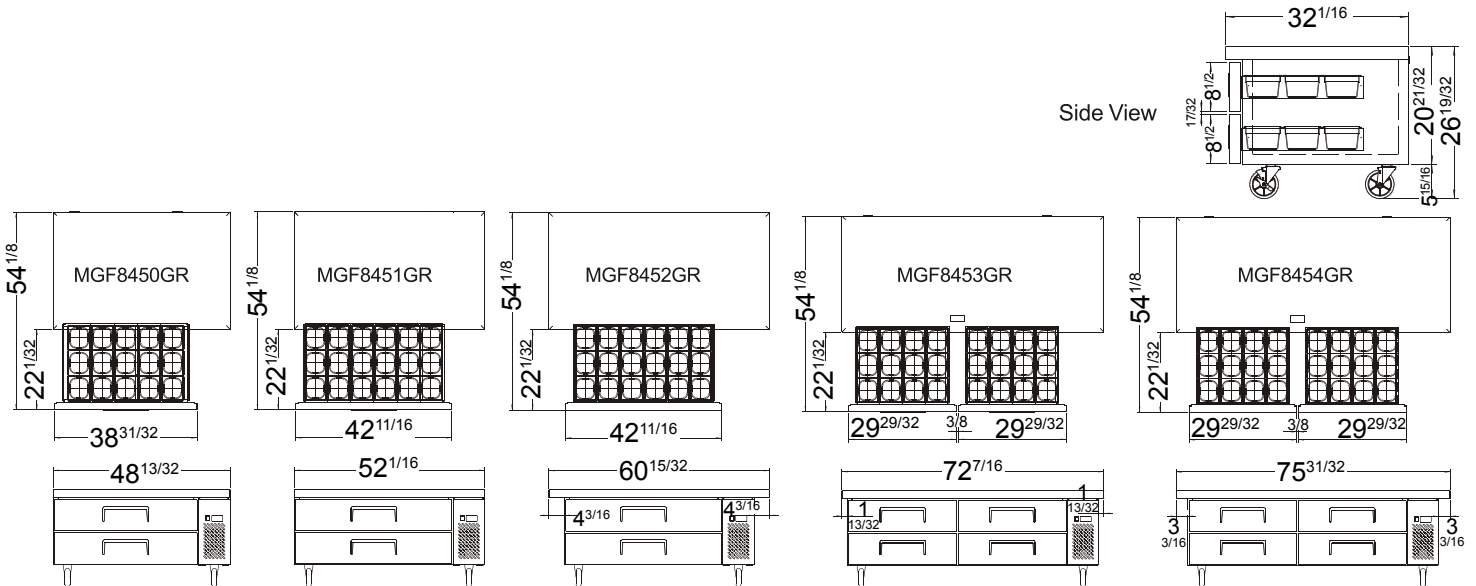

ATOSA USA, INC.

“WE MAKE THE KITCHEN BETTER!”

Toll Free: 855-855-0399 Email: info@atosausa.com

www.atosa.com | www.atosausa.com

California, Colorado, Florida, Georgia, Illinois,

Massachusetts, New Jersey, Ohio, Texas, Washington

SPECIFICATIONS

Model	Pans Per Unit	Cu.Ft	Exterior Dimension	Packaging Dimension	Castors	Gross Weight	HP	Voltage	Amps	Refrigerant
MGF8450GR	4 12x20 & 6 1/6	7.7	48^{13/32} x 32^{1/16} x 26^{19/32}	30.31x33.66x38.19	5 in.	258 lbs	1/7	115/60/1	2.3	R290
MGF8451GR	4 12x20 & 6 1/6	8.4	52^{1/16} x 32^{1/16} x 26^{19/32}	51.18x33.66x38.19	5 in.	273 lbs	1/7	115/60/1	2.3	R290
MGF8452GR	6 12x20	8.4	60^{15/32} x 32^{1/16} x 26^{19/32}	62.99x33.66x38.19	5 in.	282 lbs	1/7	115/60/1	2.3	R290
MGF8453GR	8 12x20	12.1	72^{7/16} x 32^{1/16} x 26^{19/32}	75.43x33.66x38.19	5 in.	364 lbs	1/7	115/60/1	2.3	R290
MGF8454GR	8 12x20	12.1	75^{31/32} x 32^{1/16} x 26^{19/32}	75.43x33.66x38.19	5 in.	368 lbs	1/7	115/60/1	2.3	R290

PLAN VIEW